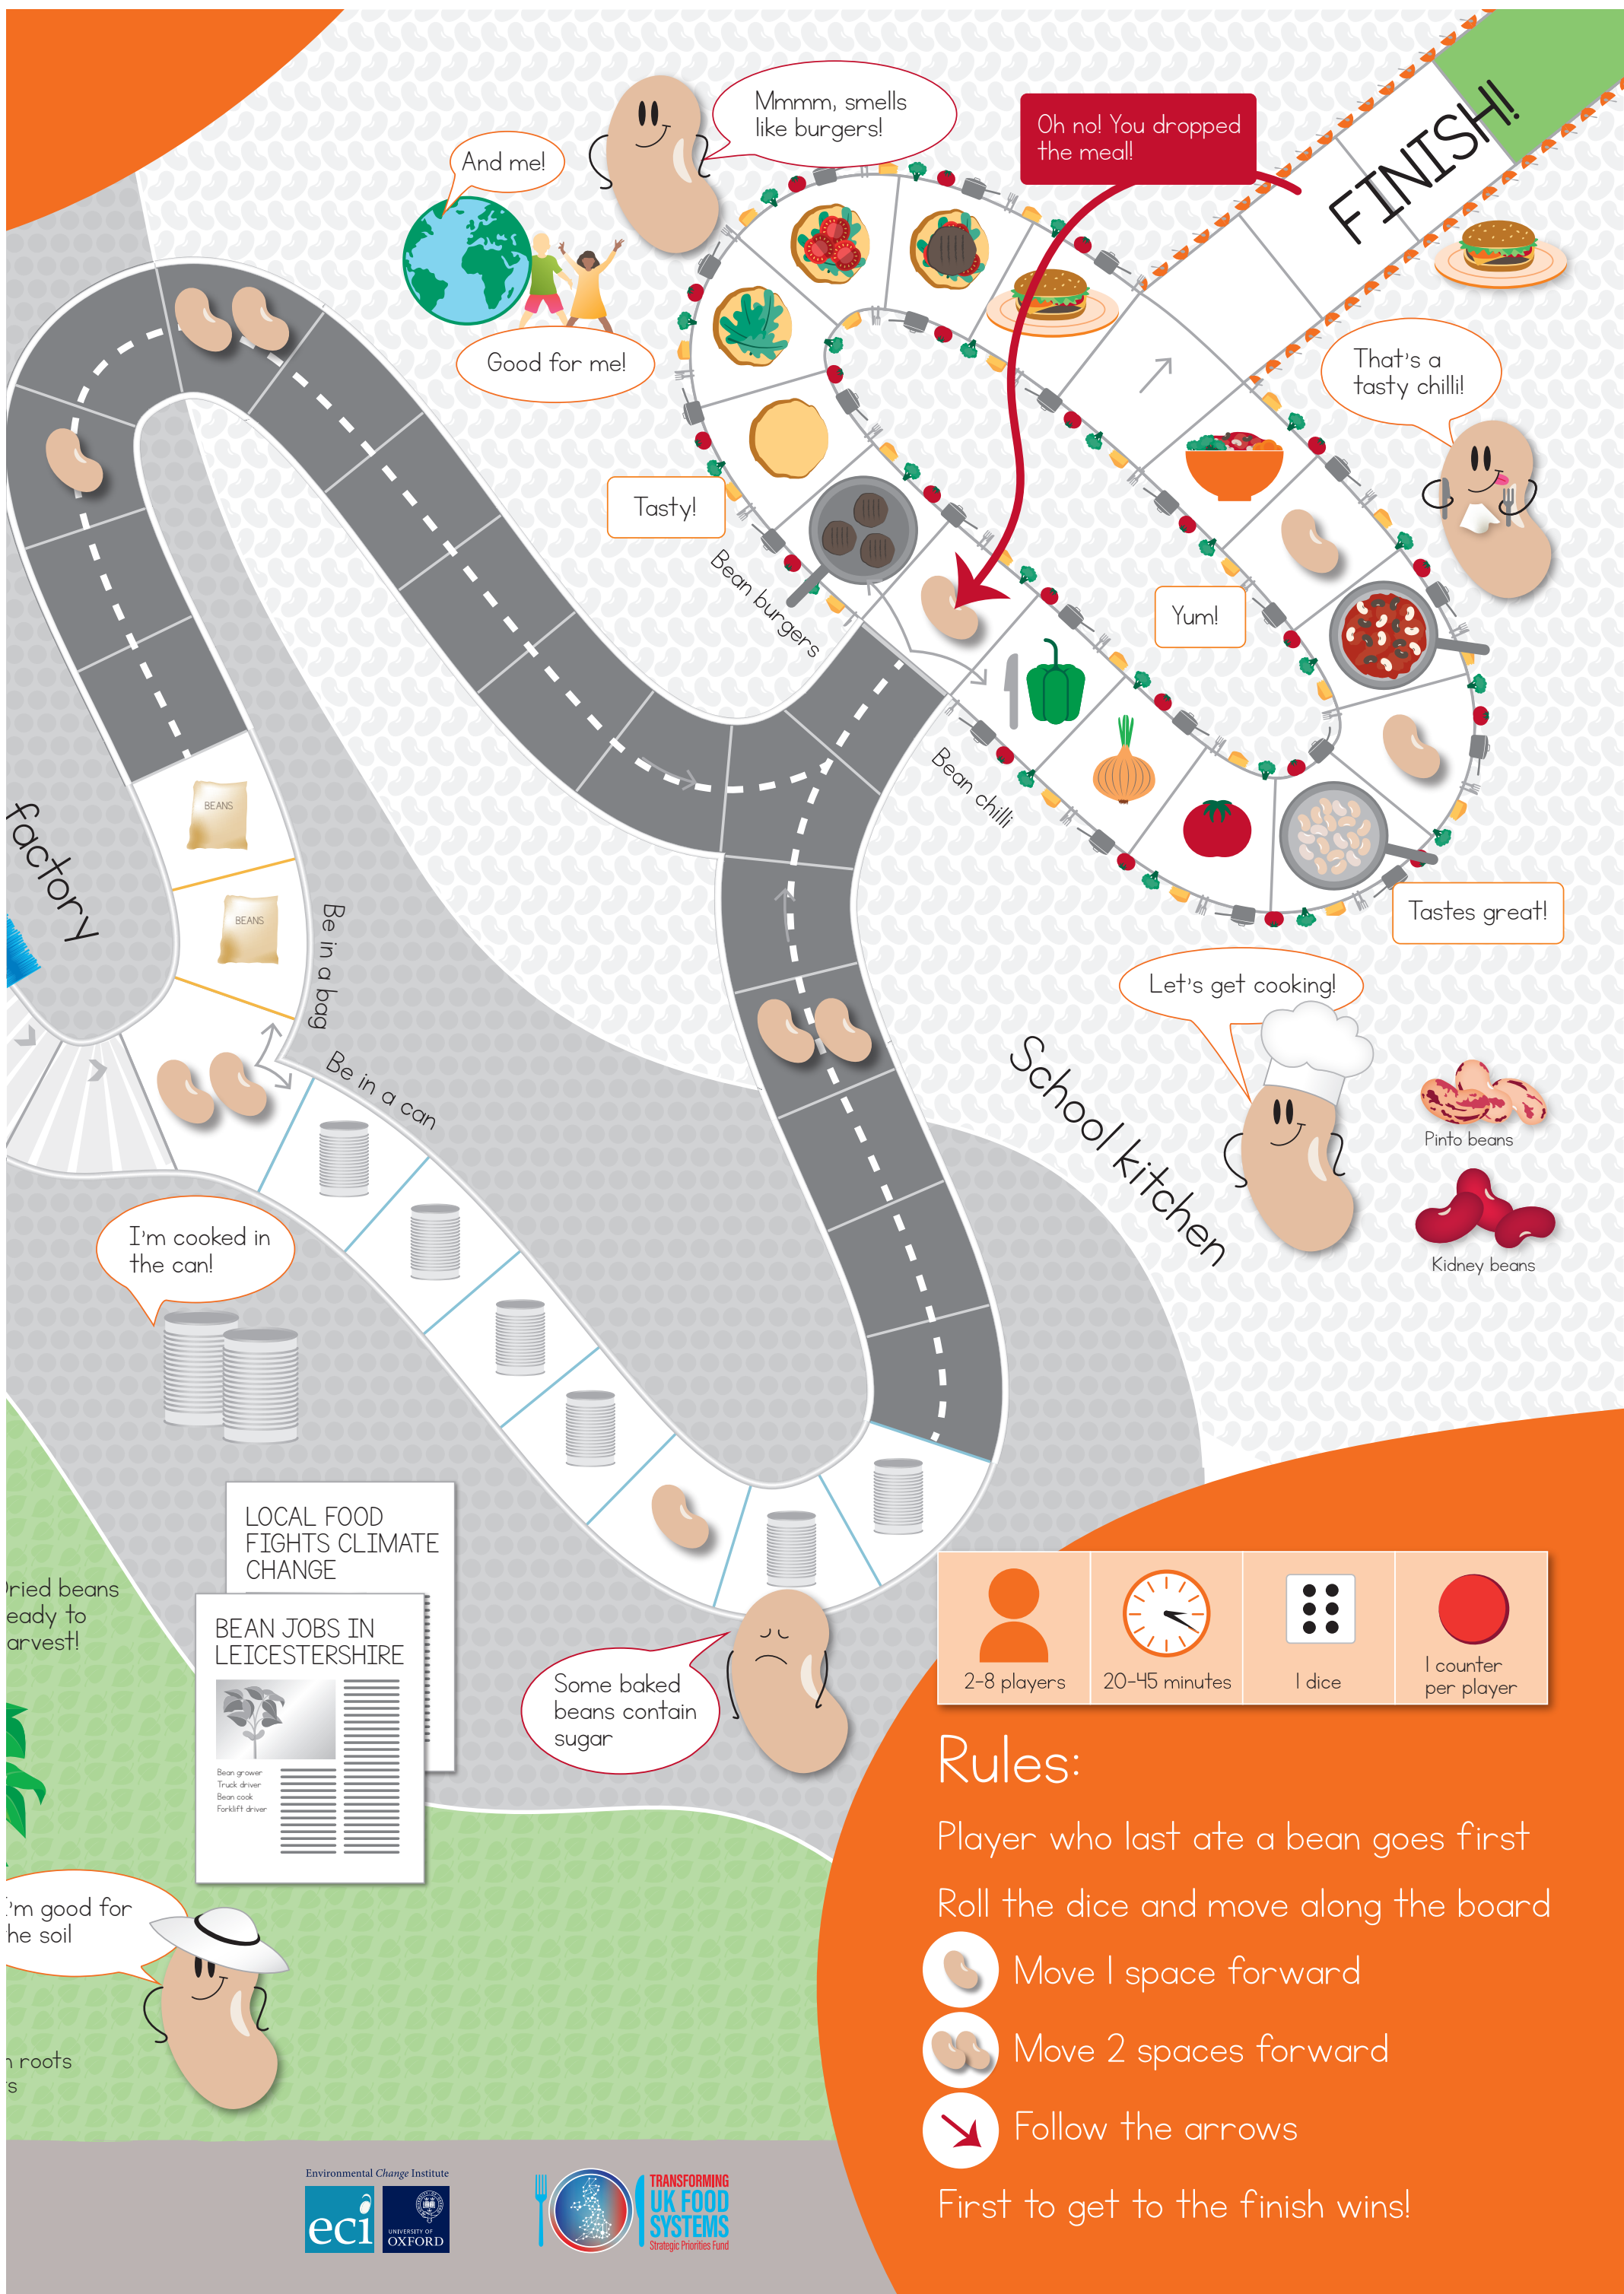

Beantopia

BeanMeals
Thinking beyond the can

Joanne Craven
Serious games

dried beans ready to harvest!

I'm good for the soil

h roots s

LOCAL FOOD FIGHTS CLIMATE CHANGE

BEAN JOBS IN LEICESTERSHIRE

Bean grower
Truck driver
Bean cook
Forklift driver

			
2-8 players	20-45 minutes	1 dice	1 counter per player

Rules:

- Player who last ate a bean goes first
- Roll the dice and move along the board
-  Move 1 space forward
-  Move 2 spaces forward
-  Follow the arrows
- First to get to the finish wins!