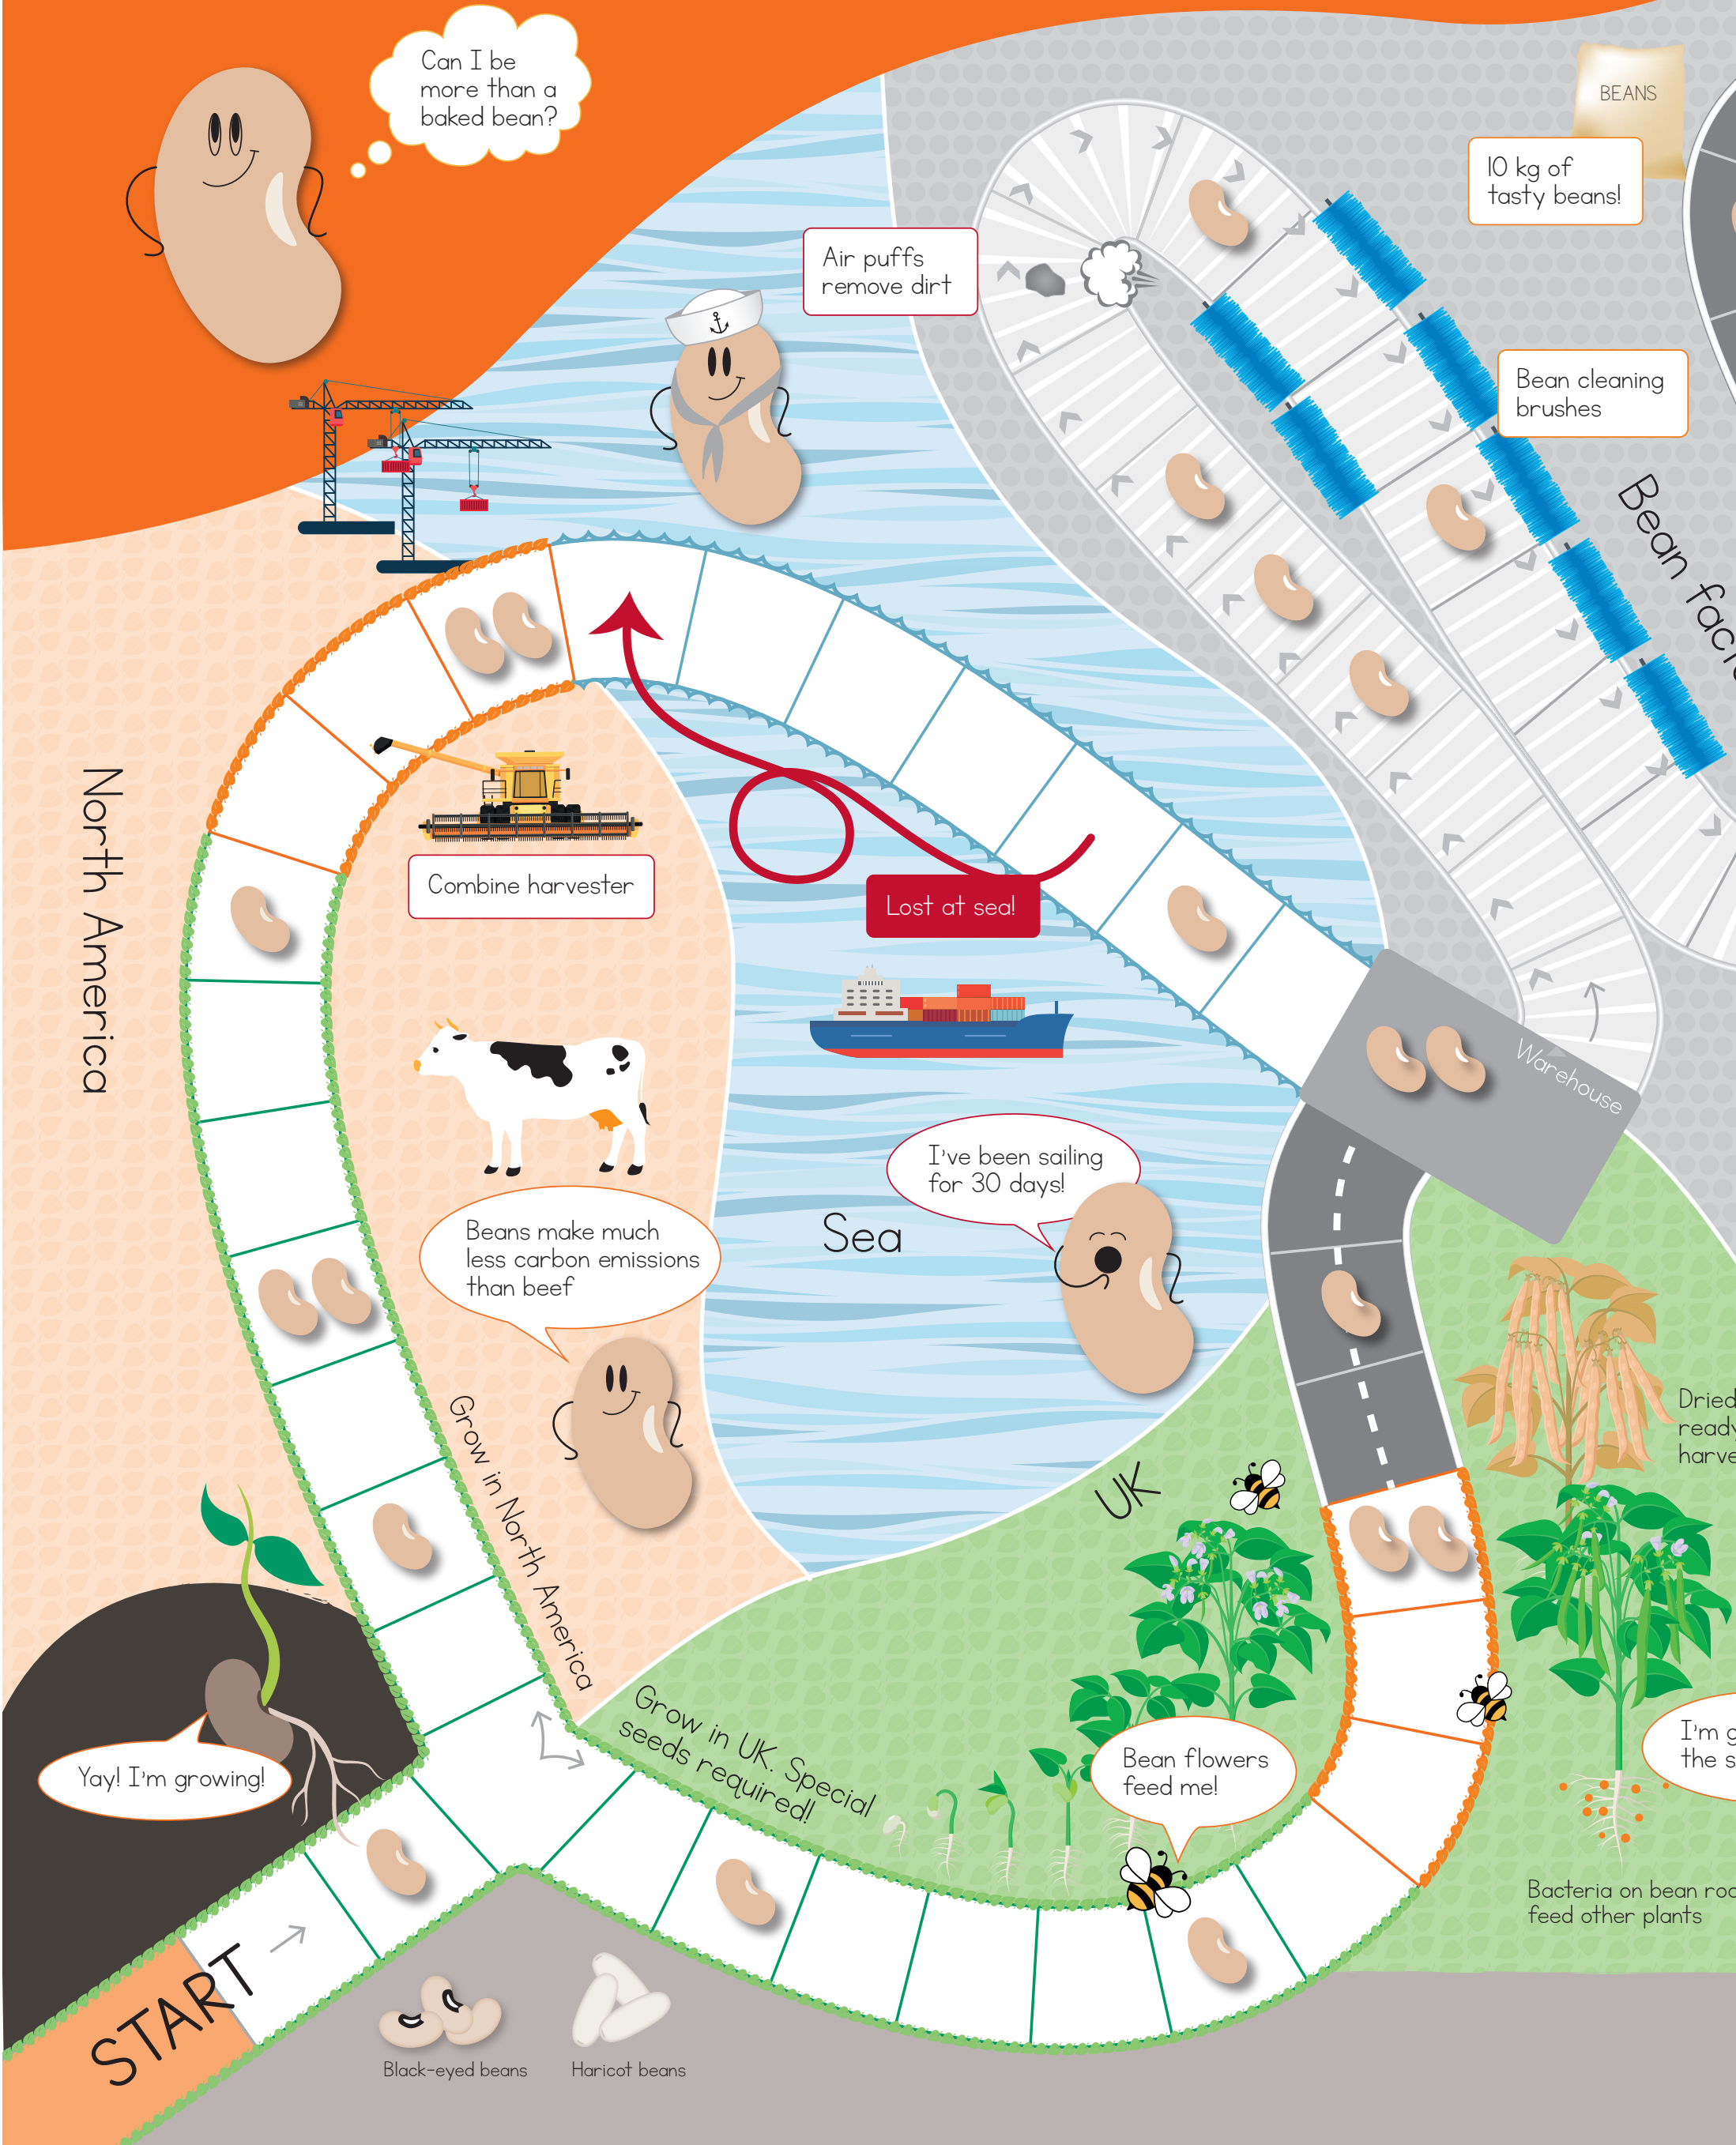

Beantopia

BeanMeals
Thinking beyond the can

Joanne Craven
Serious games

dried beans ready to harvest!

I'm good for the soil

h roots s

LOCAL FOOD FIGHTS CLIMATE CHANGE

BEAN JOBS IN LEICESTERSHIRE

Bean grower
Truck driver
Bean cook
Forklift driver

			
2-8 players	20-45 minutes	1 dice	1 counter per player

Rules:

- Player who last ate a bean goes first
- Roll the dice and move along the board
-  Move 1 space forward
-  Move 2 spaces forward
-  Follow the arrows
- First to get to the finish wins!